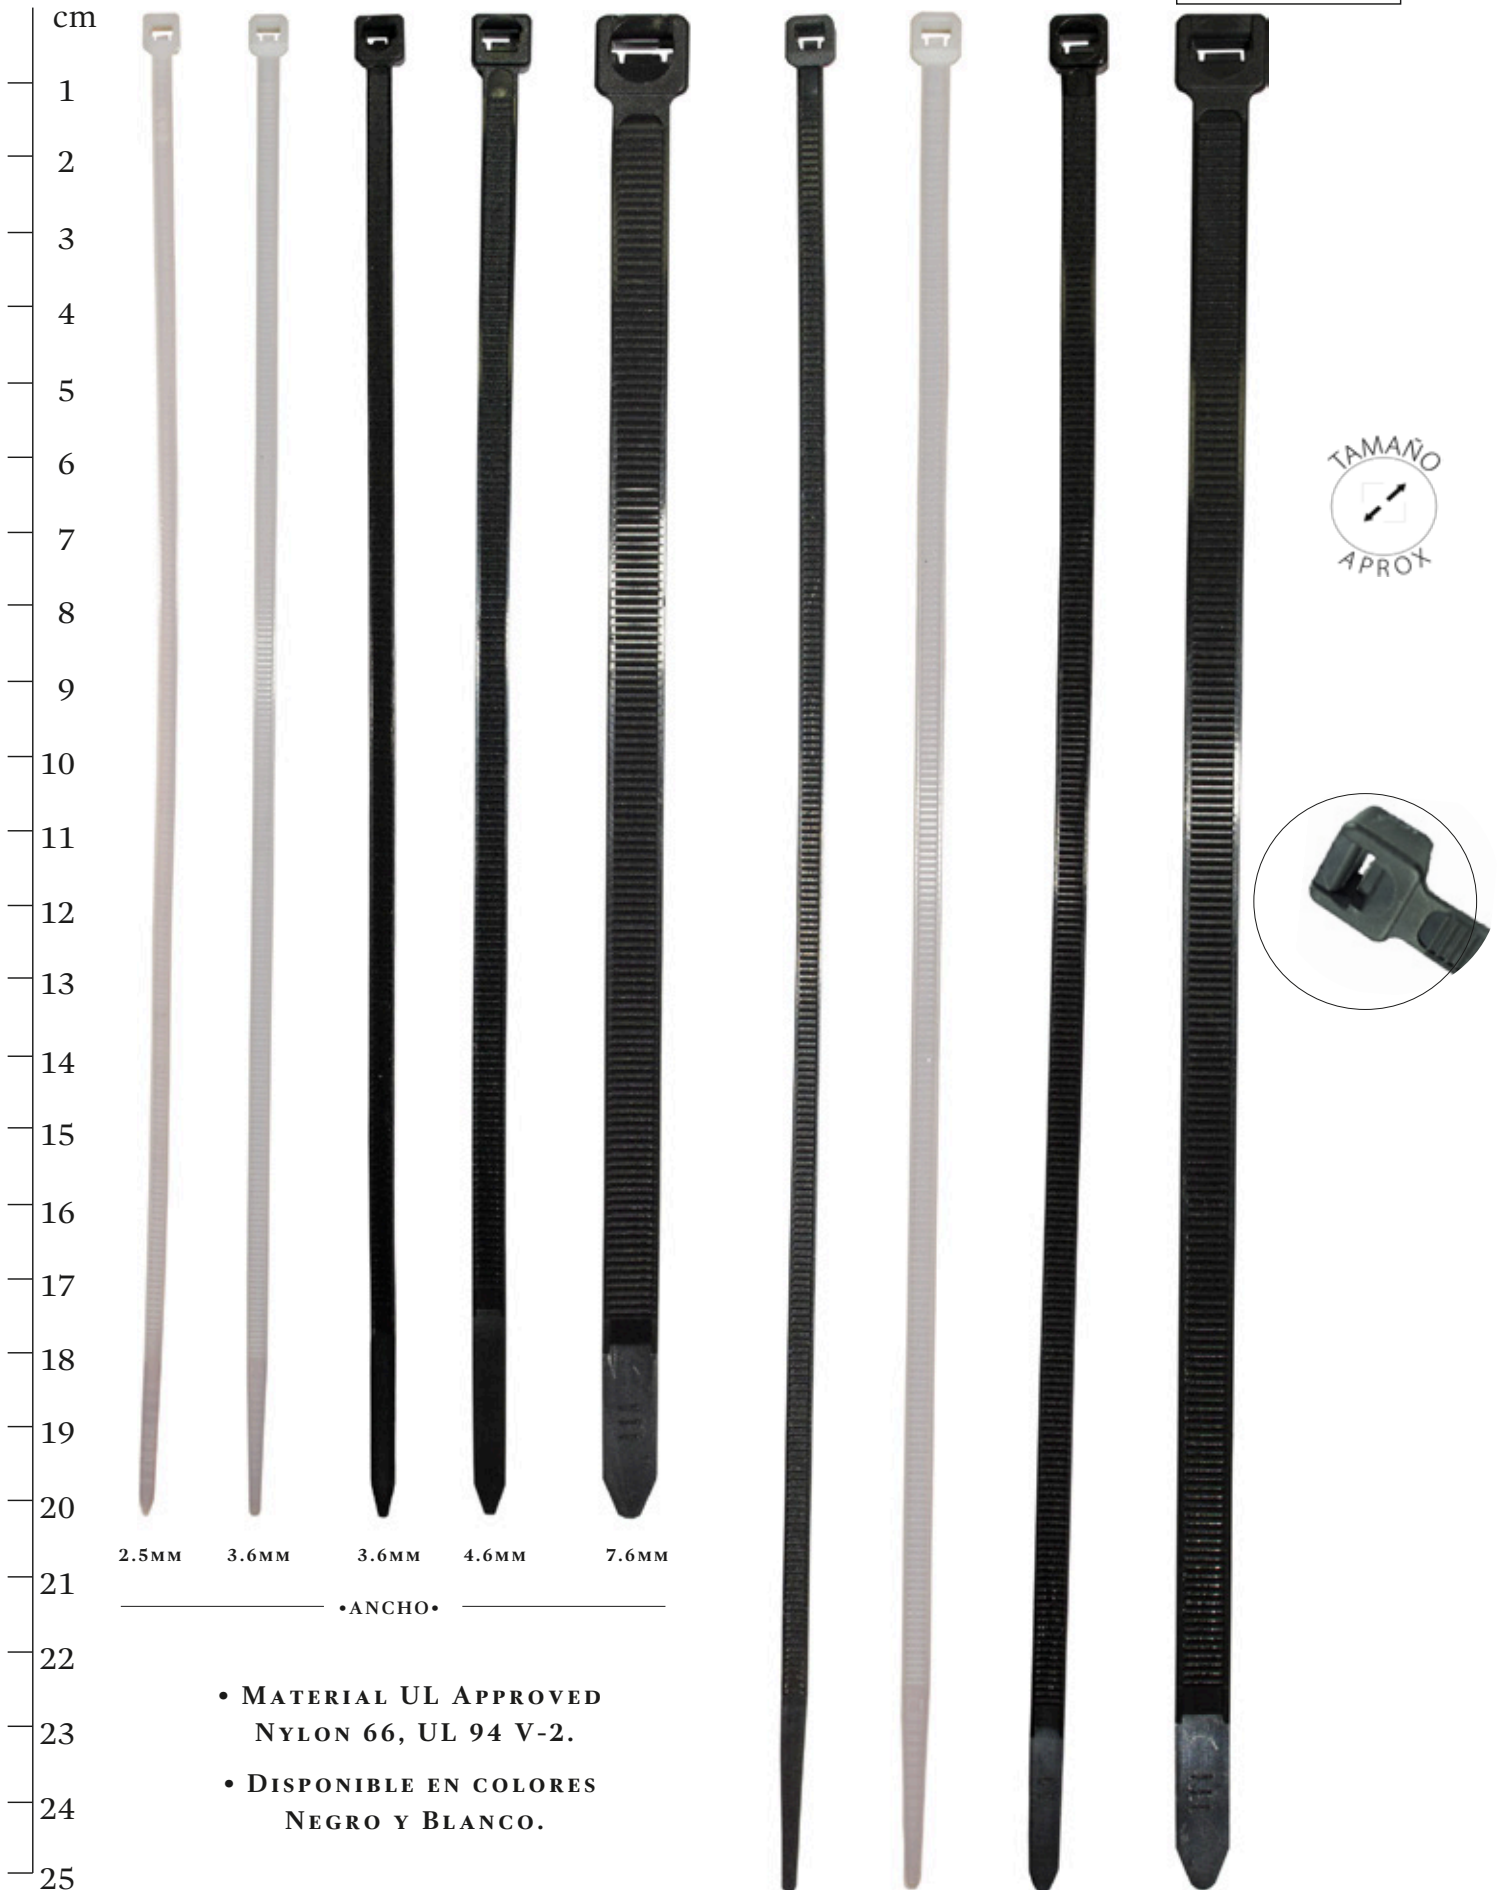

AMARRES

EMPAQUE X 100 UDS.